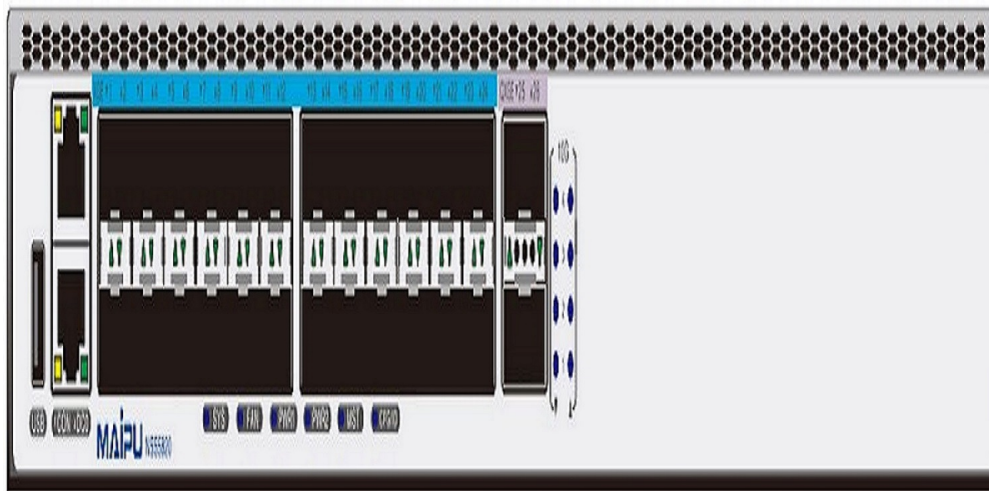

## MAIPU NSS5810-26XF

Aggregation Switch

Rating: Not Rated Yet

**Price**  
3900,00 €

[Ask a question about this product](#)

### Description

24 \*10G and 2\*40G QSFP+ , Dual Power Slots, Dual FAN Slots, RJ45 Console RJ45 Management USB2.0 Port, Switching Capacity: 640 Gbps